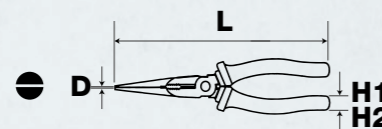

VDE Insulated Diagonal Cutters

6" Diagonal Cutting Pliers

Part No.	Qty	L	D (mm)	H1 (mm)	H2 (mm)
RG10360	1	6"/152mm	2.8	1.8	7.5

VDE Insulated Bent Nose Pliers

8" Bent Nose Pliers

Part No.	Qty	L	D (mm)	H1 (mm)	H2 (mm)
RG10365	1	8"/203mm	3.0	2.0	7.5