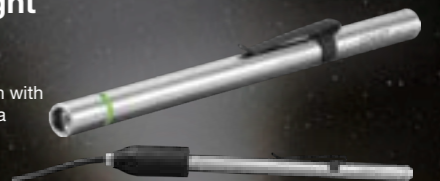

Part No.	Qty
275496	1

Pure Beam Focusing Torch

- 400 lumens, 156 meter beam length.
- Run time 2 hours 15 minutes.
- Pure beam focusing pocket light.
- Water resistant - IP54.
- High & low (Flood & spot) slide beam focus.
- Built in USB charger. Comes with ZITHION rechargeable battery & USB charging cable

Part No.	Qty
275497	1

Inspection Beam Torch

- Beam length 21 meters.
- Run time 11 hours.
- Aluminium lightweight torch with steel pocket clip.
- Water resistant - IP54.
- Bright white beam which cuts a clean, consistent light from edge to edge to evenly illuminate work spaces.
- Supplied with batteries - takes 2 AAA

Part No.	Qty
275493	1

Inspection Penlight

- Beam length 20 meters.
- Run time 3 hours.
- Aluminium lightweight torch with steel pocket clip comes in a sleek stainless steel colour.
- Water resistant - IP54.
- Bright white beam which cuts a clean, consistent light from edge to edge to evenly illuminate work spaces.
- Comes with the COAST Pro-Flex charging cap which makes recharging as easy and intuitive as replacing the cap on a pen.