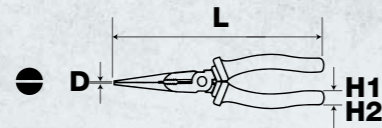

VDE Insulated Combination Pliers

6" Combination Pliers

Part No.	Qty	L	D (mm)	H1 (mm)	H2 (mm)
RG10350	1	6"/152mm	2.8	1.8	7.5

VDE Insulated Long Nose Pliers

8" Long Nose Pliers

Part No.	Qty	L	D (mm)	H1 (mm)	H2 (mm)
RG10355	1	8"/203mm	3.0	2.0	7.5