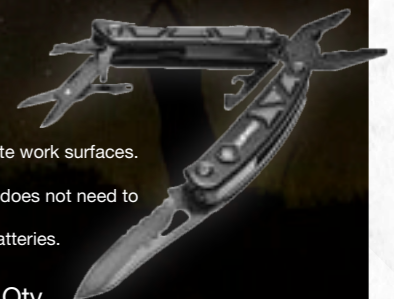

Part No.	Qty
275494	1

COB Cliplight

- 80 lumens, 13 meter beam length.
- Run time 3 hours 45 minutes.
- Can be worn as a cap light, pocket light plus it has a magnetized clip.
- Water resistant - IP54.
- Supplied with batteries - takes 2 AAA.

Part No.	Qty
275495	1

Dual LED Multi-Tool

- Dual LED multi tool.
- Comes with 14 tools & 2 LED lights.
- Spring loaded pliers along with built-in LED lights which help illuminate work surfaces.
- Stainless steel handle.
- All implements easily accessible, jaw does not need to be opened.
- Supplied with 2 x CR1616 coin cell batteries.