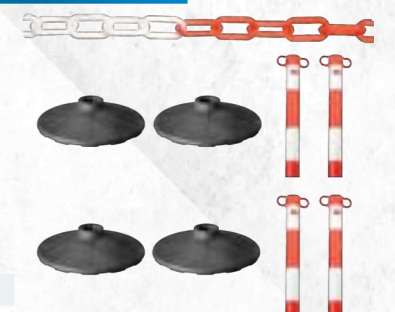

Part No.	Qty
100420	1

EV POSTS & CHAINS BUNDLE

Kit Contains:

- Safety Chain
- Chain Support Posts x 4
- Chain Support Heavy Bases x 4

Part No.	Qty
100410	1

BRAND NEW TRIM CLIP CHART

Part No: **CATTRIMFPP**

ACTUAL SIZE IMAGES 1:1

WITH OEM REPLACEMENT REFERENCES

NEW!

PartsPlus Parts for All Vehicles

TRIM CLIPS & CHART

- PANEL CLIPS
- FIR TREE FIXINGS
- WEATHERSTRIP CLIPS
- TRIM LOCKING NUTS
- SCREW RIVETS
- DRIVE RIVETS
- PUSH RIVETS
- METAL TRIM FASTENERS
- RIVETS
- NO PLATE FIXINGS