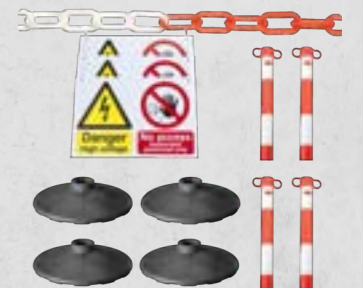

Part No.	Qty
100400	1 Kit

EV POSTS, CHAINS & SIGNS BUNDLE

Kit Contains:

- Safety Chain
- Chain Support Posts x 4
- Chain Support Heavy Bases x 4
- High Voltage Warning Signs x 3

Part No.	Qty
100415	1

EV LOCK-OUT KIT BUNDLE

Lock-out kit specifically designed for the lock-out procedure of working on electric or hybrid vehicles.

Kit Contains:

- EV Lockout Station Box
- Safety Padlock
- Long Shackle Padlock
- Isolation Port Lockout Device
- High Voltage Identification Tags