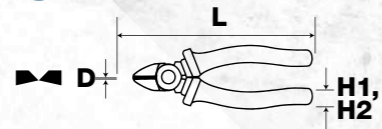

VDE Insulated Diagonal Cutters

6" Diagonal Cutting Pliers