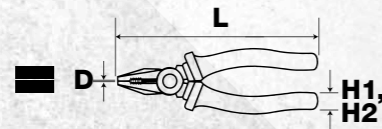

VDE Insulated Combination Pliers

6" Combination Pliers