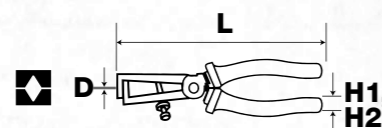

VDE Insulated Wire Strippers

6" Wire Stripping Pliers