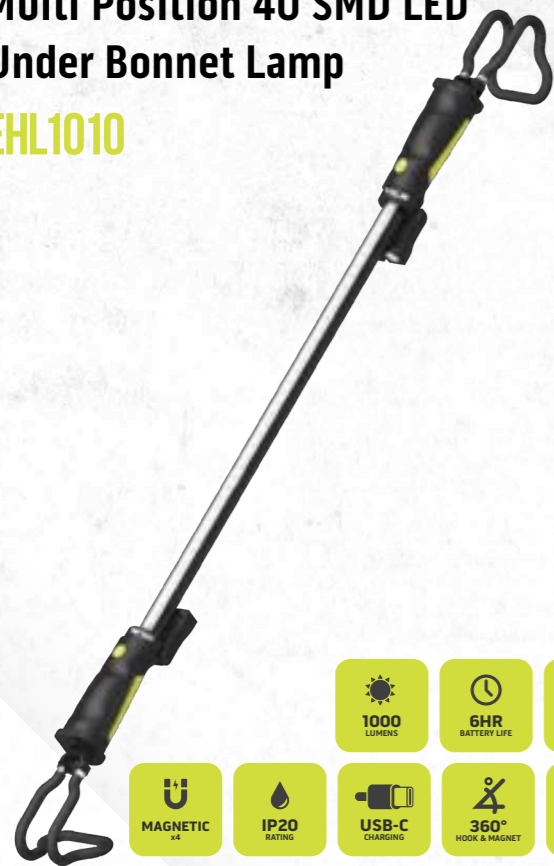

PART NO	DESCRIPTION	QTY
ETL202	300lm Flexible LED Neck Torch	1

High CRI 95+ LED Inspection Light + Charging Dock EHL304

PART NO	DESCRIPTION	QTY
EHL304	High CRI 95+ LED Inspection Light + charging dock	1

300lm Focus Control Rechargeable Penlight ETL60

PART NO	DESCRIPTION	QTY
ETL60	300lm Focus Control Rechargeable Penlight	1

Multi Position 40 SMD LED Under Bonnet Lamp EHL1010

PART NO	DESCRIPTION	QTY
EHL1010	Multi Position 40 SMD LED Inspection Lamp	1

10W Multi Position COB LED Inspection Lamp EHL1000

PART NO	DESCRIPTION	QTY
EHL1000	10W Multi Position COB LED Inspection Lamp	1

1500lm+ Focus Control Pro Rechargeable Torch ETL61

PART NO	DESCRIPTION	QTY
ETL61	Focus Control Pro Rechargeable Torch	1